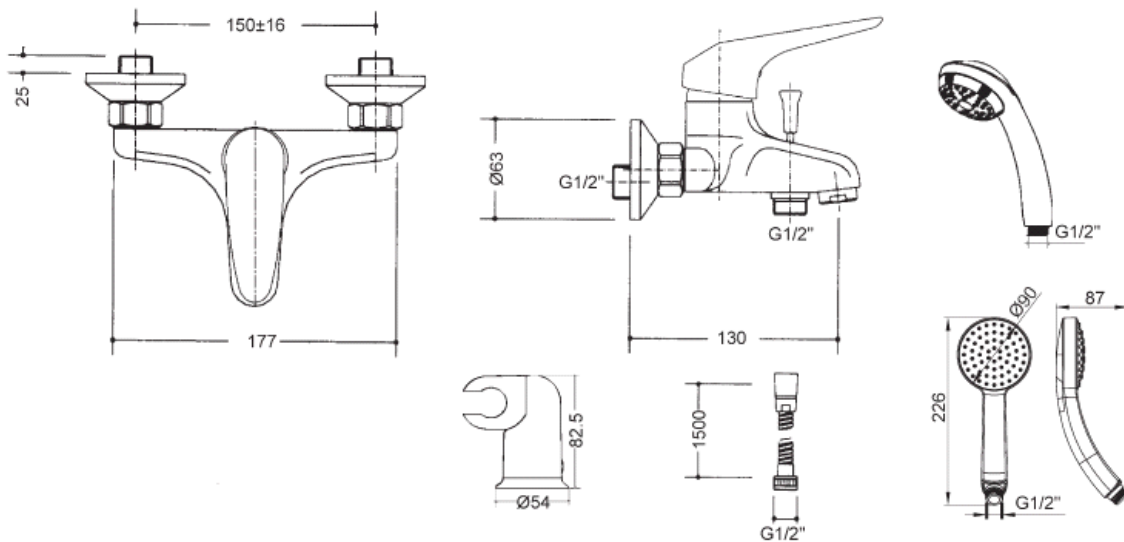

Product Specification:

Model	Spout Reach	Diverter	Handle	Includes	Finish	NOTE
K-72722T-4	130mm	Auto	Lever	130mm spout, valve, handle, aerator, single-function handshower, flexible hose, diverter, bracket, connector	CP	-
K-72723T-4		Manual				

Product Dimension:

K-72722T-4/K-72723T-4

Please note that the above information are subject to change without notice.